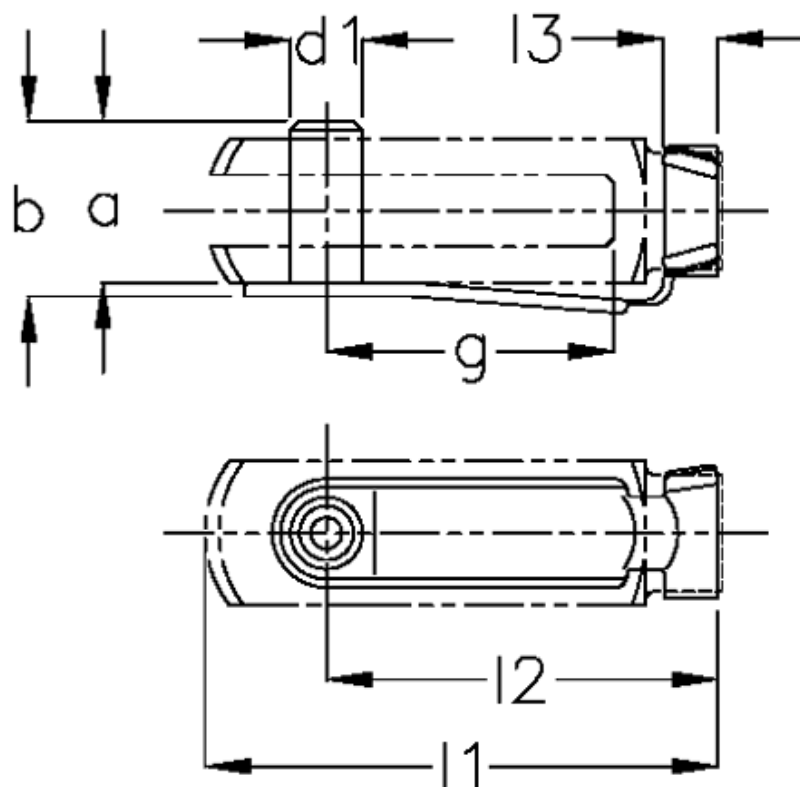

Article number: 140540520

Description: KLEE Fork pin with snap-on spring FKB 5x20

Measures

a	= 12
b	= 13.5
d1 h11	= 5
g	= 20
l1	= 33.0
l2	= 29.0
l3	= 5.5
Size	= 5 x 20

Threaded fork piece = M5
Weight 100 pcs. = 0.310